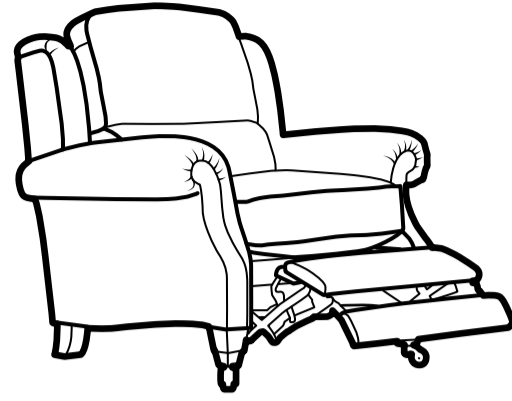

Parker Knoll

HENLEY CHAIR POWERED FOOTREST

Height	102 cm
Width	94 cm
Depth	106 cm
Full Recline	150 cm
Seat Height	51 cm
Seat Width	50 cm
Seat Depth	55 cm
Arm Height	68 cm
Leg Height	16 cm

All options are available at no additional charge. PLEASE STATE YOUR CHOICE CLEARLY WHEN ORDERING. Your order will be supplied with the standard finish unless you state the option. All sizes are approximate.