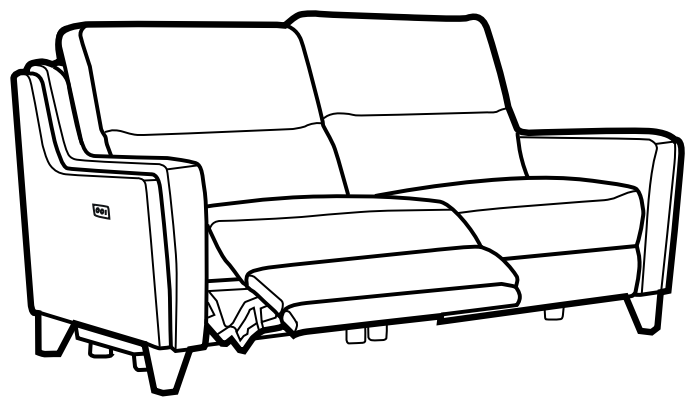

PORTLAND

PORTLAND CHAIR

Height	100 cm
Width	99 cm
Depth	97 cm
Seat Height	51 cm
Seat Width	60 cm
Seat Depth	54 cm
Arm Height	63 cm
Leg Height	12 cm

PORTLAND 2 SEATER

Height	100 cm
Width	162 cm
Depth	97 cm
Seat Height	51 cm
Seat Width	123 cm
Seat Depth	54 cm
Arm Height	63 cm
Leg Height	12 cm

PORTLAND LARGE 2 SEATER

Height	100 cm
Width	198 cm
Depth	97 cm
Seat Height	51 cm
Seat Width	161 cm
Seat Depth	54 cm
Arm Height	63 cm
Leg Height	12 cm

Parker Knoll

PORTLAND CHAIR POWER RECLINER

Height	100 cm
Width	99 cm
Depth	97 cm
Full Recline	156 cm
Seat Height	51 cm
Seat Width	60 cm
Seat Depth	54 cm
Arm Height	62 cm
Leg Height	12 cm

PORTLAND 2 SEATER POWER RECLINER

Height	100 cm
Width	162 cm
Depth	97 cm
Full Recline	156 cm
Seat Height	51 cm
Seat Width	123 cm
Seat Depth	54 cm
Arm Height	62 cm
Leg Height	12 cm

PORTLAND LARGE 2 SEATER POWER RECLINER

Height	100 cm
Width	198 cm
Depth	97 cm
Full Recline	156 cm
Seat Height	51 cm
Seat Width	161 cm
Seat Depth	54 cm
Arm Height	62 cm
Leg Height	12 cm

Options

	Standard	Options
Wood finish	Mahogany	Teak, Light Oak, Brushed Steel
Seat Cushions	Foam	N/A