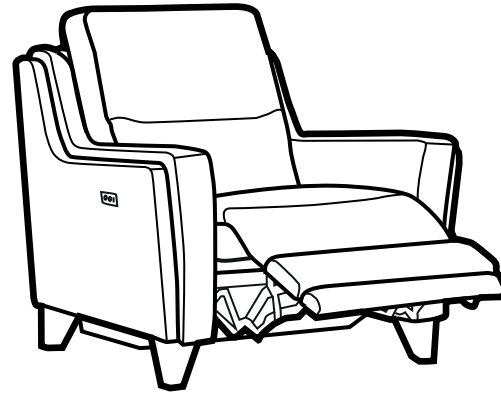

PORTLAND

PORTLAND CHAIR

Height	100 cm
Width	99 cm
Depth	97 cm
Seat Height	51 cm
Seat Width	60 cm
Seat Depth	54 cm
Arm Height	63 cm
Leg Height	12 cm

PORTLAND 2 SEATER

Height	100 cm
Width	162 cm
Depth	97 cm
Seat Height	51 cm
Seat Width	123 cm
Seat Depth	54 cm
Arm Height	63 cm
Leg Height	12 cm

PORTLAND LARGE 2 SEATER

Height	100 cm
Width	198 cm
Depth	97 cm
Seat Height	51 cm
Seat Width	161 cm
Seat Depth	54 cm
Arm Height	63 cm
Leg Height	12 cm

Parker Knoll

PORTLAND CHAIR POWER RECLINER

Height	100 cm
Width	99 cm
Depth	97 cm
Full Recline	156 cm
Seat Height	51 cm
Seat Width	60 cm
Seat Depth	54 cm
Arm Height	62 cm
Leg Height	12 cm

PORTLAND 2 SEATER POWER RECLINER

Height	100 cm
Width	162 cm
Depth	97 cm
Full Recline	156 cm
Seat Height	51 cm
Seat Width	123 cm
Seat Depth	54 cm
Arm Height	62 cm
Leg Height	12 cm

PORTLAND LARGE 2 SEATER POWER RECLINER

Height	100 cm
Width	198 cm
Depth	97 cm
Full Recline	156 cm
Seat Height	51 cm
Seat Width	161 cm
Seat Depth	54 cm
Arm Height	62 cm
Leg Height	12 cm

Options

	Standard	Options
Wood finish	Mahogany	Teak, Light Oak, Brushed Steel
Seat Cushions	Foam	N/A