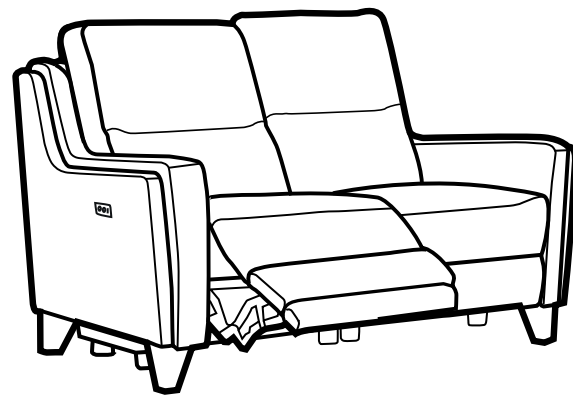

PORTLAND

PORTLAND CHAIR

Height	100 cm
Width	99 cm
Depth	97 cm
Seat Height	51 cm
Seat Width	60 cm
Seat Depth	54 cm
Arm Height	63 cm
Leg Height	12 cm

PORTLAND 2 SEATER

Height	100 cm
Width	162 cm
Depth	97 cm
Seat Height	51 cm
Seat Width	123 cm
Seat Depth	54 cm
Arm Height	63 cm
Leg Height	12 cm

PORTLAND LARGE 2 SEATER

Height	100 cm
Width	198 cm
Depth	97 cm
Seat Height	51 cm
Seat Width	161 cm
Seat Depth	54 cm
Arm Height	63 cm
Leg Height	12 cm

Parker Knoll

PORTLAND CHAIR POWER RECLINER

Height	100 cm
Width	99 cm
Depth	97 cm
Full Recline	156 cm
Seat Height	51 cm
Seat Width	60 cm
Seat Depth	54 cm
Arm Height	62 cm
Leg Height	12 cm

PORTLAND 2 SEATER POWER RECLINER

Height	100 cm
Width	162 cm
Depth	97 cm
Full Recline	156 cm
Seat Height	51 cm
Seat Width	123 cm
Seat Depth	54 cm
Arm Height	62 cm
Leg Height	12 cm

PORTLAND LARGE 2 SEATER POWER RECLINER

Height	100 cm
Width	198 cm
Depth	97 cm
Full Recline	156 cm
Seat Height	51 cm
Seat Width	161 cm
Seat Depth	54 cm
Arm Height	62 cm
Leg Height	12 cm

Options

	Standard	Options
Wood finish	Mahogany	Teak, Light Oak, Brushed Steel
Seat Cushions	Foam	N/A