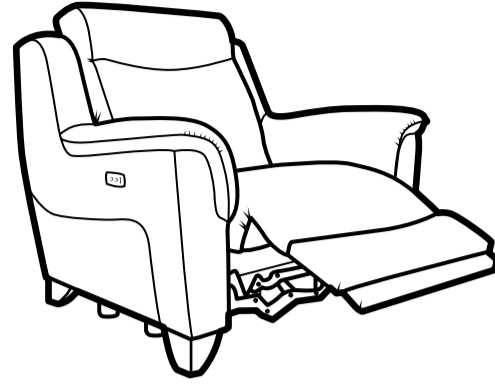

# MANHATTAN

MANHATTAN CHAIR

Height	100 cm
Width	98 cm
Depth	98 cm
Seat Height	51 cm
Seat Width	54 cm
Seat Depth	54 cm
Arm Height	62 cm
Leg Height	10 cm

MANHATTAN 2 SEATER

Height	100 cm
Width	162 cm
Depth	98 cm
Seat Height	51 cm
Seat Width	117 cm
Seat Depth	54 cm
Arm Height	62 cm
Leg Height	10 cm

MANHATTAN 3 SEATER

Height	100 cm
Width	207 cm
Depth	98 cm
Seat Height	51 cm
Seat Width	162 cm
Seat Depth	54 cm
Arm Height	62 cm
Leg Height	10 cm

# Parker Knoll

MANHATTAN CHAIR POWER RECLINER

Height (max)	100 cm
Width	98 cm
Depth	98 cm
Full Recline	158 cm
Seat Height	51 cm
Seat Width	54 cm
Seat Depth	54 cm
Arm Height	62 cm
Leg Height	10 cm

MANHATTAN 2 SEATER POWER RECLINER

Height (max)	100 cm
Width	162 cm
Depth	98 cm
Full Recline	158 cm
Seat Height	51 cm
Seat Width	117 cm
Seat Depth	54 cm
Arm Height	62 cm
Leg Height	10 cm

MANHATTAN 3 SEATER POWER RECLINER

Height (max)	100 cm
Width	207 cm
Depth	98 cm
Full Recline	158 cm
Seat Height	51 cm
Seat Width	162 cm
Seat Depth	54 cm
Arm Height	62 cm
Leg Height	10 cm